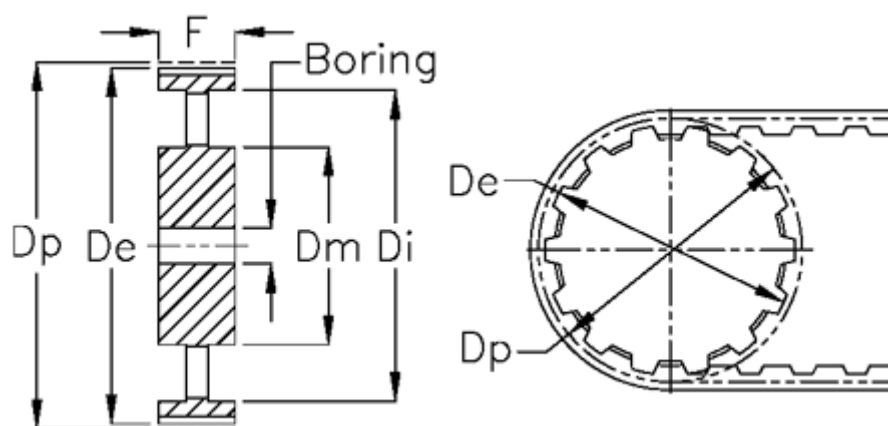

Article number: 604145072170

Description: Timing belt pulley with hub
HTD 72 14M 170

Measures

Bore	= 32	Type	= 14M
D_e	= 318.06	Weight	= 32.83
D_i	= 133	Width	= 170
D_m	= 150		
D_p	= 320.86		
F	= 278		
L	= 133		
Tooth number	= 72		